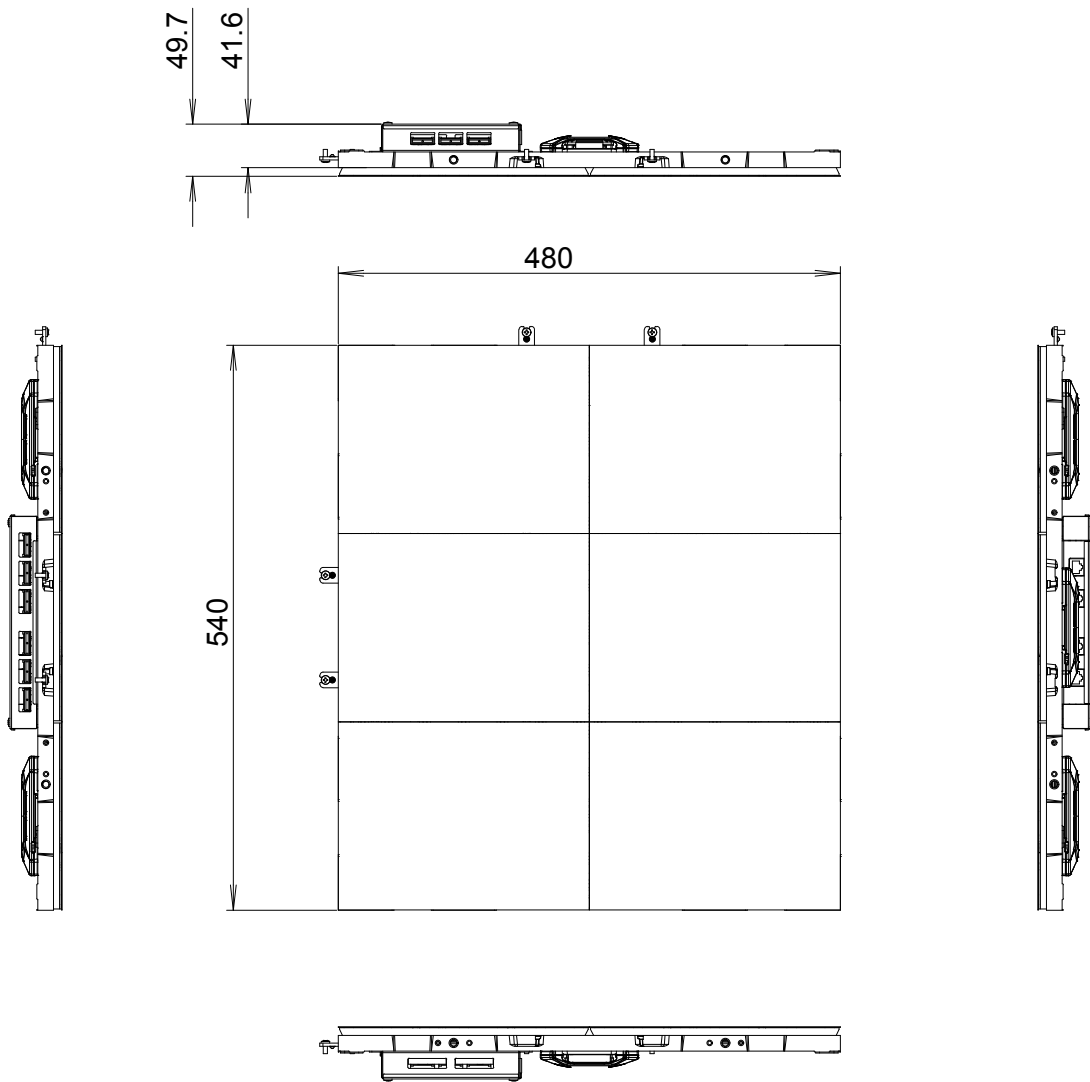

■ LAP020EL6B
 - SIZE: W 480mm X H 540mm

PROJECT TITLE

LED Screen

NOTE

1. This drawing is only for reference.
2. Specifications subject to change without notice.

REVISIONS DATE

DRAWN BY

DESIGNED BY

CHECKED BY

APPROVED BY

DRAWING TITLE

Cabinet Elevation
 LAP020EL6B

MATERIAL

SCALE

DATE 2019. 03. 20.

SHEET NO. DRAFT

REV. A

AS1420-07/mm +2mm