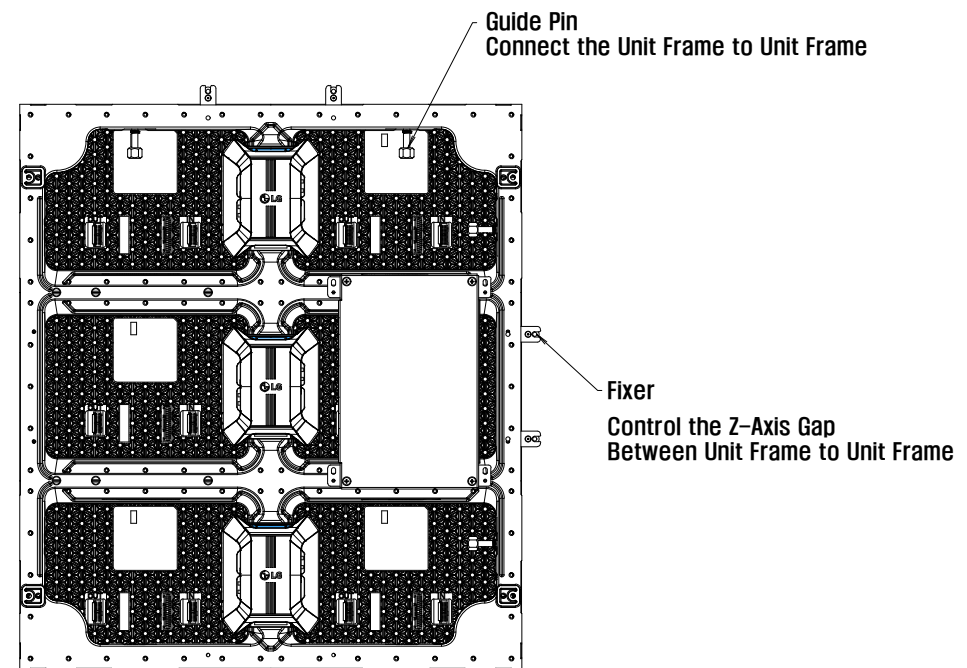

■ LAP020EL6B
 - SIZE: W 480mm X H 540mm

PROJECT TITLE

LED Screen

NOTE

1. This drawing is only for reference.
2. Specifications subject to change without notice.

REVISIONS DATE

DRAWN BY

DESIGNED BY

CHECKED BY

APPROVED BY

DRAWING TITLE

Cabinet Elevation
 LAP020EL6B

MATERIAL

SCALE

DATE 2019. 03. 20.

SHEET NO. DRAFT

REV. A

AS1420-07/mm +2mm