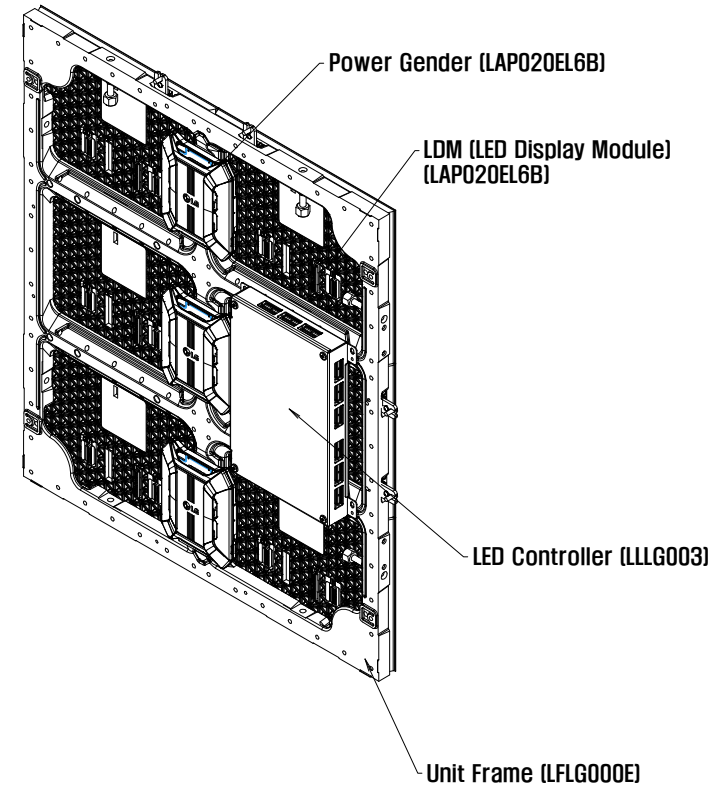

■ LAP020EL6B
 - SIZE: W 480mm X H 540mm

PROJECT TITLE

LED Screen

NOTE

1. This drawing is only for reference.
2. Specifications subject to change without notice.

REVISIONS DATE

DRAWN BY

DESIGNED BY